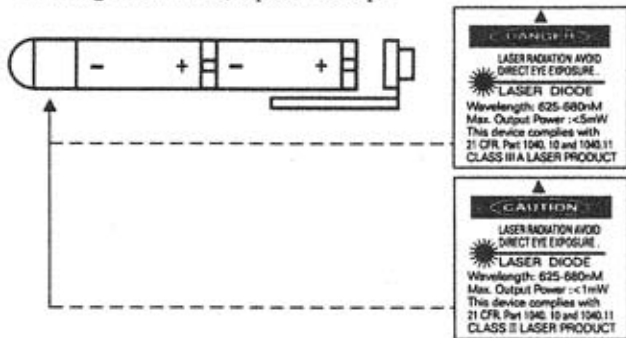

Laser Pointer

PLEASE NOTE THAT LASER RADIATION IS HARMFUL TO THE EYE. DO NOT LOOK DIRECTLY INTO THE APERTURE WHILE THE LASER IS IN OPERATION.

USER INSTRUCTIONS

Thank you for your purchase of laser pointer. Please follow the instructions below to use your powerful instrument.

1. Your Laser pointer uses two AAA 1.5 Volt batteries. We recommend alkaline batteries for longest life.
2. To change the batteries, simply unscrew the cap from the top of the instrument. Install the batteries with the positive (+) pole up. After inserting the batteries, replace the cap.

3. To operate the pointer, simply press on the button on the side of the instrument. Releasing the button will turn the pointer off.
4. The laser pointer is a laser device and can be harmful if used improperly.
PLEASE KEEP OUT OF THE REACH OF CHILDREN.